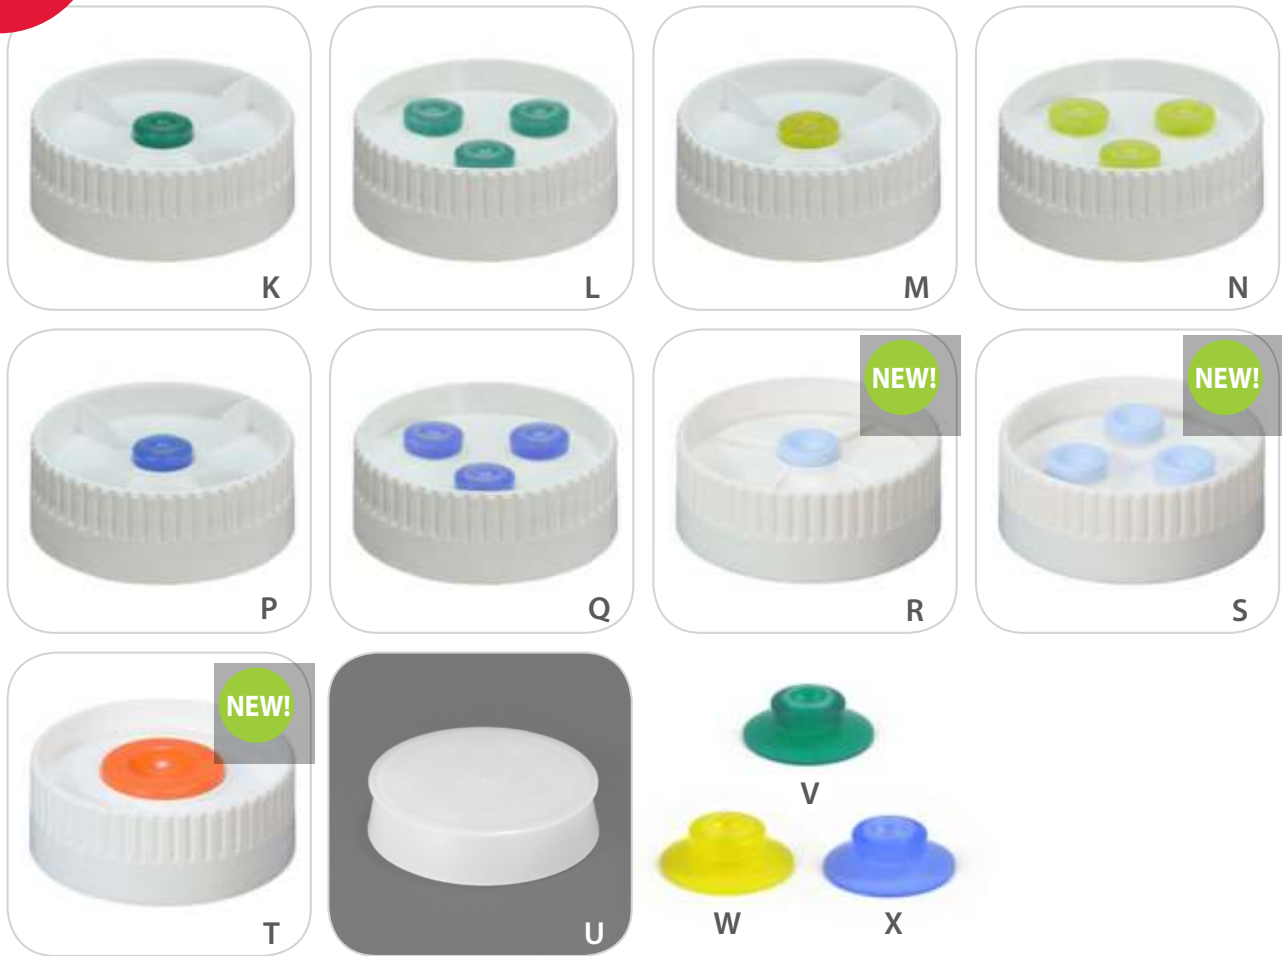

VISCOUS Valve

Ideal for sauces like honey, caramel and thick syrups.

CHUNKY Valve

Use for relish and other chunky sauces.

item #	description	QTY/ pack
A.	GB21X1-130-6 SGB Kit with SM. Valve 1-hole cap	6
B.	GB21X3-130-6 SGB Kit with SM. Valve 3-hole cap	6
C.	GB21X1-220-6 SGB Kit with MED. Valve 1-hole cap	6
D.	GB21X3-220-6 SGB Kit with MED. Valve 3-hole cap	6
E.	GB21X1-300-6 SGB Kit with LG. Valve 1-hole cap	6
F.	GB21X3-300-6 SGB Kit with LG. Valve 3-hole cap	6
G.	GB21X1-350-6 SGB Kit with VISCOUS 1-VALVE cap	6
H.	GB21X3-350-6 SGB Kit with VISCOUS 3-VALVE cap	6
J.	GB21XL-700-6 SGB Kit with CHUNKY VALVE cap	6