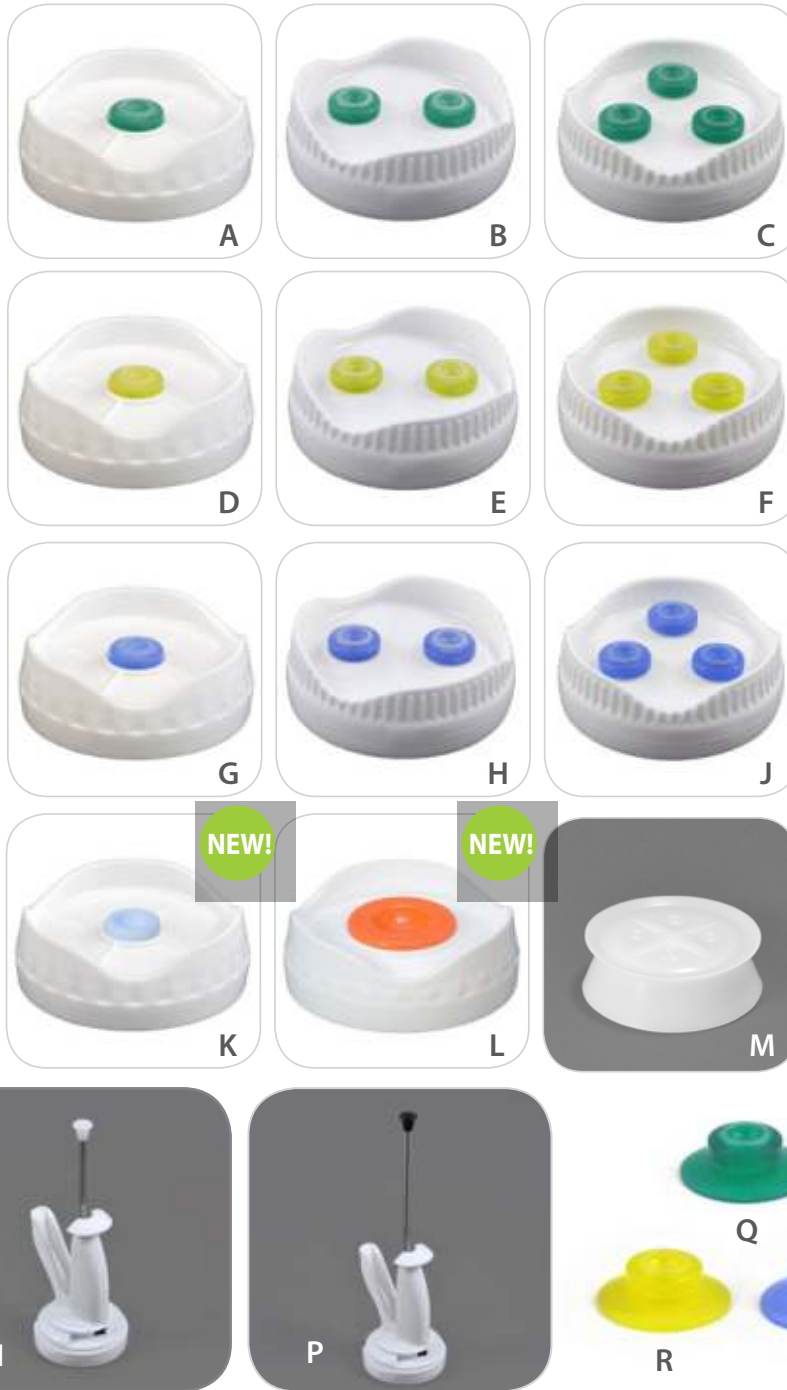

CONTROL RINGS:

1/4oz, 1/3oz, 1/2oz, 3/4oz and 1 oz
(7.5mL, 10mL, 15mL, 22.5mL and 30mL)

Choose your dispensing cap and valve combination for your 16oz or 24oz kit:

SMALL Valve

Use for thin and fluid sauces or in beads of sauce.

VISCIOUS Valve

Ideal for sauces like honey, caramel and thick syrups.

CHUNKY Valve

Use for relish and other chunky sauces.

VALVE CAP	SMALL Valve (Green)	Medium Valve (Yellow)	LARGE Valve (Blue)	Viscous Valve (Light Blue)	Chunky Valve (Orange)
SINGLE VALVE dispensing cap	 16oz Portion Pal™ Kit Item #: PP16GV-3 24oz Portion Pal™ Kit Item #: PP24GV-3	 16oz Portion Pal™ Kit Item #: PP16-3 24oz Portion Pal™ Kit Item #: PP24-3	 16oz Portion Pal™ Kit Item #: PP16BV-3 24oz Portion Pal™ Kit Item #: PP24BV-3	 NEW! 16oz Portion Pal™ Kit Item #: PP16VV-3 24oz Portion Pal™ Kit Item #: PP24VV-3	 NEW! 16oz Portion Pal™ Kit Item #: PP16XL-3 24oz Portion Pal™ Kit Item #: PP24XL-3
2-VALVE dispensing cap	 16oz Portion Pal™ Kit Item #: PP16GVX2-3 24oz Portion Pal™ Kit Item #: PP24GVX2-3	 16oz Portion Pal™ Kit Item #: PP16X2-3 24oz Portion Pal™ Kit Item #: PP24X2-3	 16oz Portion Pal™ Kit Item #: PP16BVX2-3 24oz Portion Pal™ Kit Item #: PP24BVX2-3		
3-VALVE dispensing cap	 16oz Portion Pal™ Kit Item #: PP16GVX3-3 24oz Portion Pal™ Kit Item #: PP24GVX3-3	 16oz Portion Pal™ Kit Item #: PP16X3-3 24oz Portion Pal™ Kit Item #: PP24X3-3	 16oz Portion Pal™ Kit Item #: PP16BVX3-3 24oz Portion Pal™ Kit Item #: PP24BVX3-3		