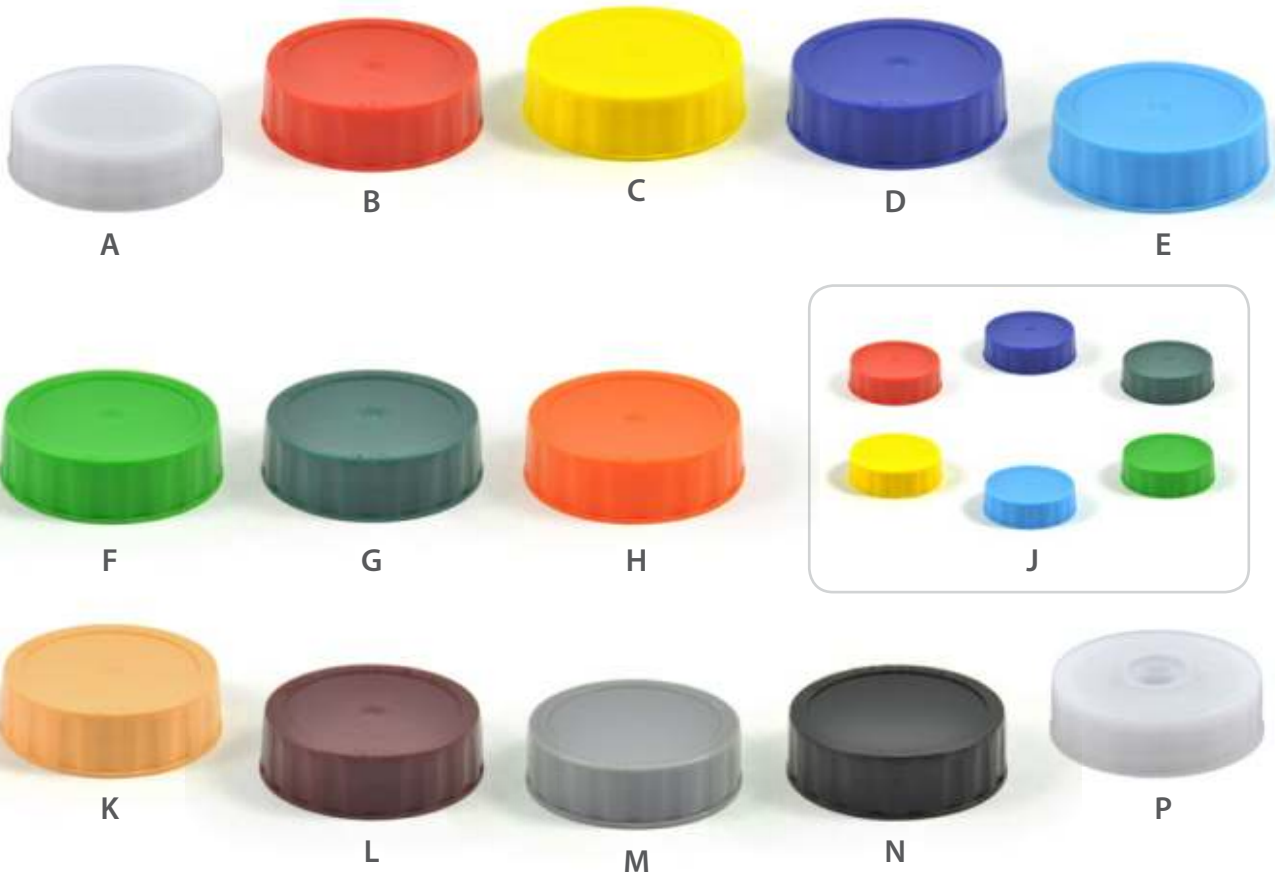

FIFO Bottle™ with **VISCOUS Valve caps**, ideal for sauces like honey, caramel and thick syrups.

item #	description	QTY/pack
CB12-350-12	354ml FIFO Bottle™, visc. valve cap	12
CB16-350-12	473ml FIFO Bottle™, visc. valve cap	12

Item #: CB16-3PK.
Packaged for retail use, the popular 16 oz (473mL) FIFO Bottle™ with Medium Valve caps.

DISPENSING CAPS & VALVES

Recommended for use with a 12oz or 16oz FIFO Bottle™

item #	description	QTY/pack
A. 5330-300	Precision tip dispensing cap	6
B. 5330-200OR-6	Dual precision tip dispensing cap	6
C. 5360-100	Silicone brush cap, great for dispensing and brushing BBQ and other sauces directly from your FIFO Bottle™	6
D. 5355-350-6	Viscous valve dispensing cap. Recommended for use with a 12oz or 16oz FIFO Bottle™.	6
E. 5355-130	Small valve dispensing cap	6
F. 5355-220	Medium valve dispensing cap	6
G. 5355-300	Large valve dispensing cap	6
H. 5351-130-6	Small dispensing valve	6
J. 5351-220-6	Medium dispensing valve	6
K. 5351-300-6	Large dispensing valve	6

SOLD IN PACKS OF 6

	item #	description
A.	4810-100	Label cap white
B.	4810-110	Label cap red
C.	4810-120	Label cap yellow
D.	4810-130	Label cap dark blue
E.	4810-131	Label cap light blue
F.	4810-140	Label cap light green
G.	4810-141	Label cap dark green
H.	4810-150	Label cap orange
J.	4810-999	Label cap assorted 6-pk
K.	4810-151	Label cap cream
L.	4810-160	Label cap brown
M.	4810-170	Label cap grey
N.	4810-180	Label cap black
P.	4820-100	Label cap, vented . For very thick sauces.